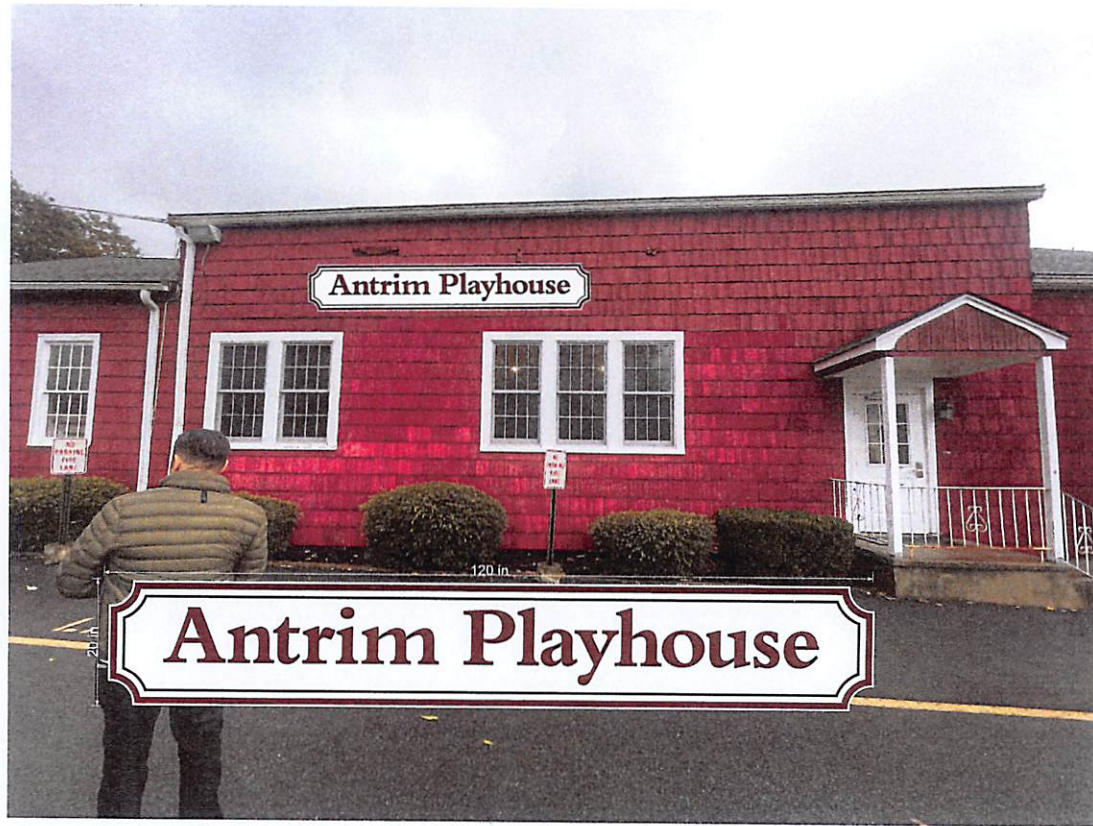

20'

20" x 120" x 1/4" aluminum sign face white with maroon letters, lettering to be vinyl. sign to be screwd to building front using wood screws

Customer:	Antrim Playhouse	
Company:		
Address:		
City:	State/ZIP:	
Phone:		
Fax:		

181 S. MAIN ST. NANUET NY 10954 • 845.627.7446 alltypesigns@gmail.com

Job No.:	Date:	2/25/2024
Order Date:	Salesperson:	
Sign Dimensions:	20in x 120in	Estimate:
Comments:		0.00

20'

20" x 120" x 1/4" aluminum sign face white with maroon letters, lettering to be vinyl. sign to be screwd to building front using wood screws