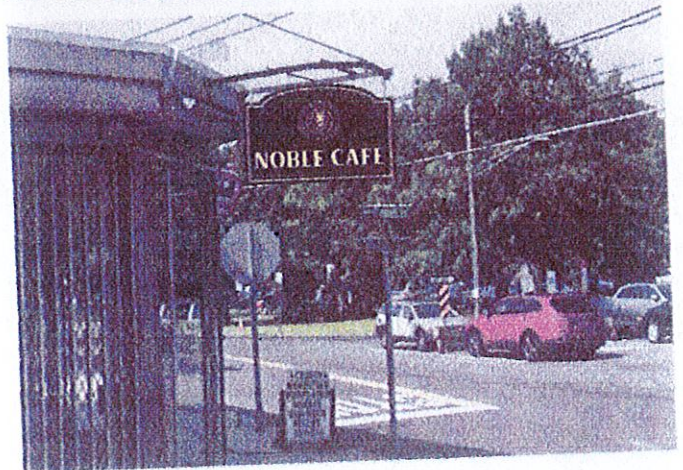

77.08-5-46

Noble Cafe - 641 Main St., Sparkill

HUNT

VICINITY MAP

SCALE: 1" = 300'

641 main st
Sparkill NY 10976
77.08-5-46
Noble Cafe

Foley Sign Shop
Full Service Sign Company
20-H Mountainview Ave • Orangeburg, NY 10962
www.foleysignshop.com
phone 845-398-1538
fax 845-398-1926
Robin
E-mail: robin@foleysignshop.com
(Billing E-mail): billingfoley@verizon.net

77.08-5-46
641 Main St. Sparkill - Proposed Sign

Existing Mount
Noble Café Sign Plan

SNOW
EMERGENCY
ROUTE
NO PARKING
DURING
EMERGENCIES

Depot Sq →

Main St

Union St

Depot Sq →

Main St