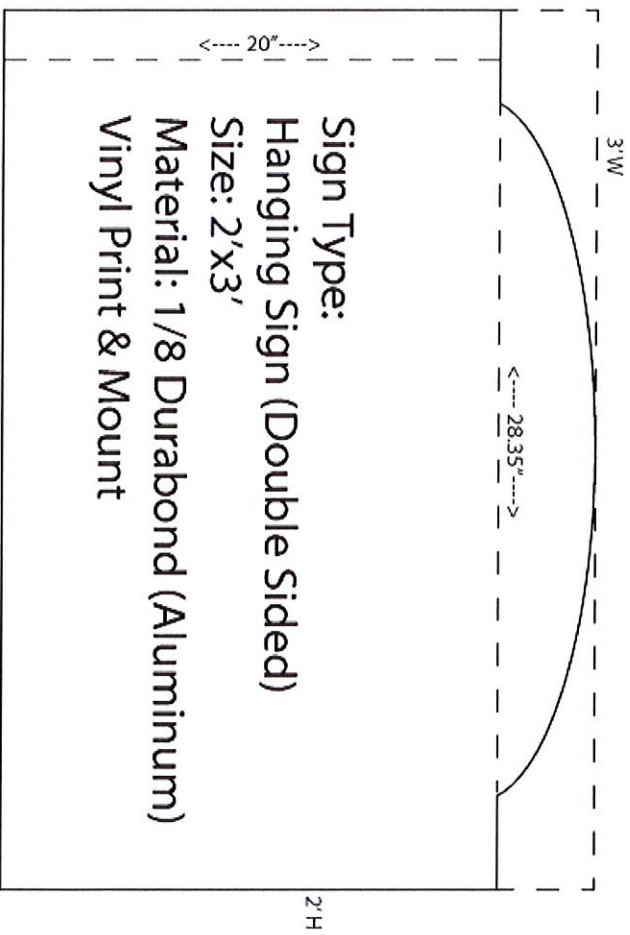

77.08-5-46
641 Main St. Sparkill - Proposed Sign

Existing Mount
Noble Café Sign Plan

SNOW
EMERGENCY
ROUTE
NO PARKING
DURING
EMERGENCIES

Depot Sq →

Main St

Union St

Depot Sq →

Main St