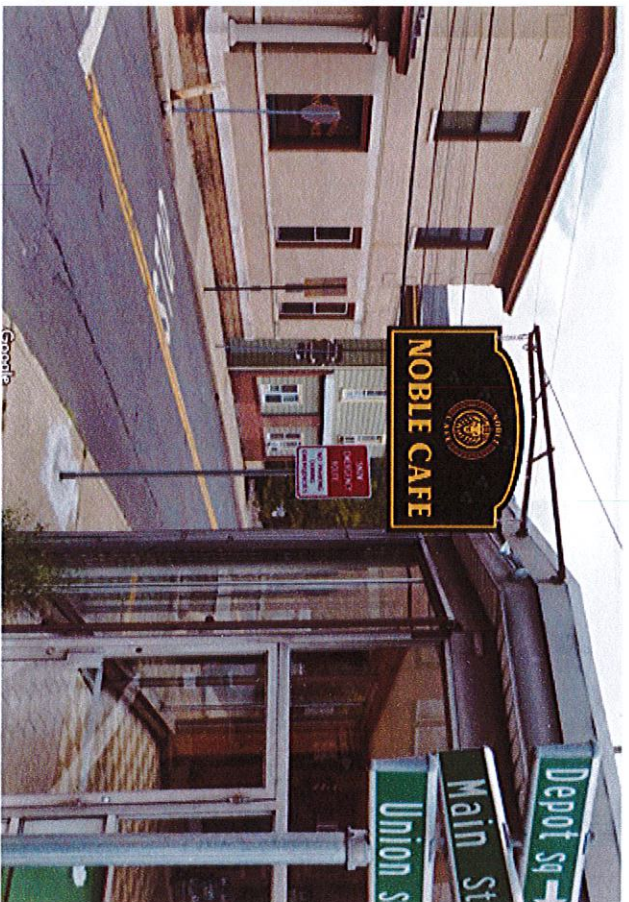

641 main st
Sparkill NY 10946
77.08-5-46
Noble Cafe

Foley Sign Shop
Full Service Sign Company
20-H Mountainview Ave • Orangeburg, NY 10962
www.foleysignshop.com
phone 845-398-1538
fax 845-398-1926
Robin
E-mail: robin@foleysignshop.com
(Billing E-mail): billingfoley@verizon.net

77.08-5-46

Noble Cafe - 641 Main St., Sparkill

HUNT

VICINITY MAP

SCALE: 1" = 300'

641 main st
Sparkill NY 10976
77.08-5-46
Noble Cafe

Foley Sign Shop
Full Service Sign Company
20-H Mountainview Ave • Orangeburg, NY 10962
www.foleysignshop.com
phone 845-398-1538
fax 845-398-1926
Robin
E-mail: robin@foleysignshop.com
(Billing E-mail): billingfoley@verizon.net

77.08-5-46
641 Main St. Sparkill - Proposed Sign

Existing Mount
Noble Café Sign Plan

SNOW
EMERGENCY
ROUTE
NO PARKING
DURING
EMERGENCIES

Depot Sq →

Main St

Union St

Depot Sq →

Main St