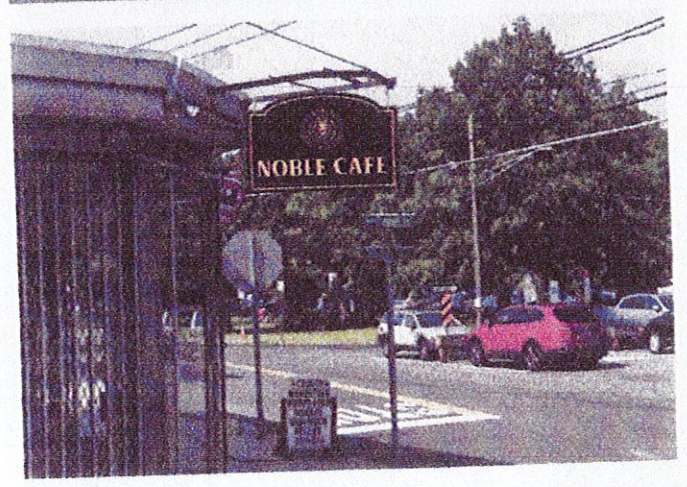

641 main st
Sparkill NY 10946
77.08-5-46
Noble Cafe

Foley Sign Shop
Full Service Sign Company
20-H Mountainview Ave • Orangeburg, NY 10962
www.foleysignshop.com
phone 845-398-1538
fax 845-398-1926
Robin
E-mail: robin@foleysignshop.com
(Billing E-mail): billingfoley@verizon.net

77.08-5-46

Noble Cafe - 641 Main St., Sparkill

HUNT

VICINITY MAP

SCALE: 1" = 300'

641 main st
Sparkill NY 10976
77.08-5-46
Noble Cafe

Foley Sign Shop
Full Service Sign Company
20-H Mountainview Ave • Orangeburg, NY 10962
www.foleysignshop.com
phone 845-398-1538
fax 845-398-1926
Robin
E-mail: robin@foleysignshop.com
(Billing E-mail): billingfoley@verizon.net

77.08-5-46
641 Main St. Sparkill - Proposed Sign

Existing Mount
Noble Café Sign Plan

SNOW
EMERGENCY
ROUTE
NO PARKING
DURING
EMERGENCIES

Depot Sq →

Main St

Union St

Depot Sq →

Main St