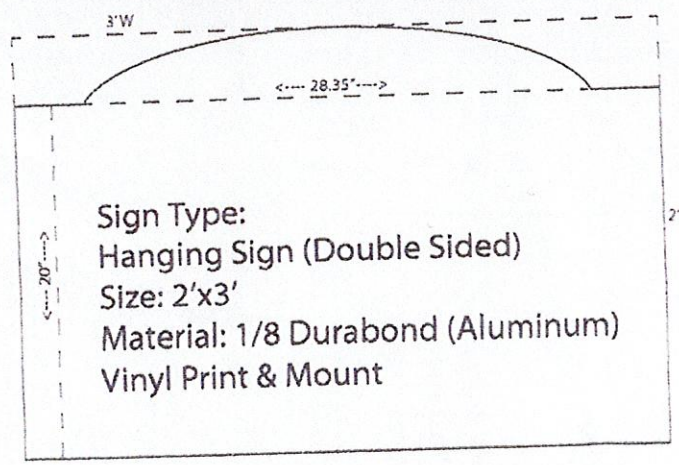

641 main st
Sparkill NY 10946
77.08-5-46
Noble Cafe

Foley Sign Shop
Full Service Sign Company
20-H Mountainview Ave • Orangeburg, NY 10962
www.foleysignshop.com
phone 845-398-1538
fax 845-398-1926
Robin
E-mail: robin@foleysignshop.com
(Billing E-mail): billingfoley@verizon.net