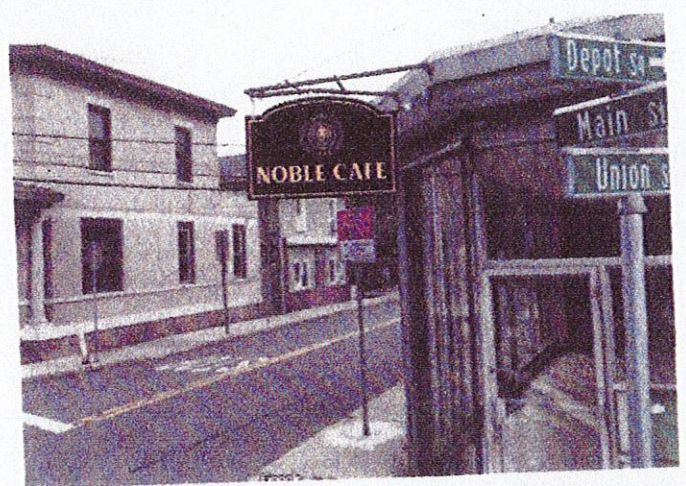

641 main st
Sparkill NY 10946
77.08-5-46
Noble Cafe

Foley Sign Shop
Full Service Sign Company
20-H Mountainview Ave • Orangeburg, NY 10962
www.foleysignshop.com
phone 845-398-1538
fax 845-398-1926
Robin
E-mail: robin@foleysignshop.com
(Billing E-mail): billingfoley@verizon.net

77.08-5-46

Noble Cafe - 641 Main St., Sparkill

HUNT

VICINITY MAP

SCALE: 1" = 300'

641 main st
Sparkill NY 10976
77.08-5-46
Noble Cafe

Foley Sign Shop
Full Service Sign Company
20-H Mountainview Ave • Orangeburg, NY 10962
www.foleysignshop.com
phone 845-398-1538
fax 845-398-1926
Robin
E-mail: robin@foleysignshop.com
(Billing E-mail): billingfoley@verizon.net

77.08-5-46
641 Main St. Sparkill - Proposed Sign

Existing Mount
Noble Café Sign Plan

SNOW
EMERGENCY
ROUTE
NO PARKING
DURING
EMERGENCIES

Depot Sq →

Main St

Union St

Depot Sq →

Main St