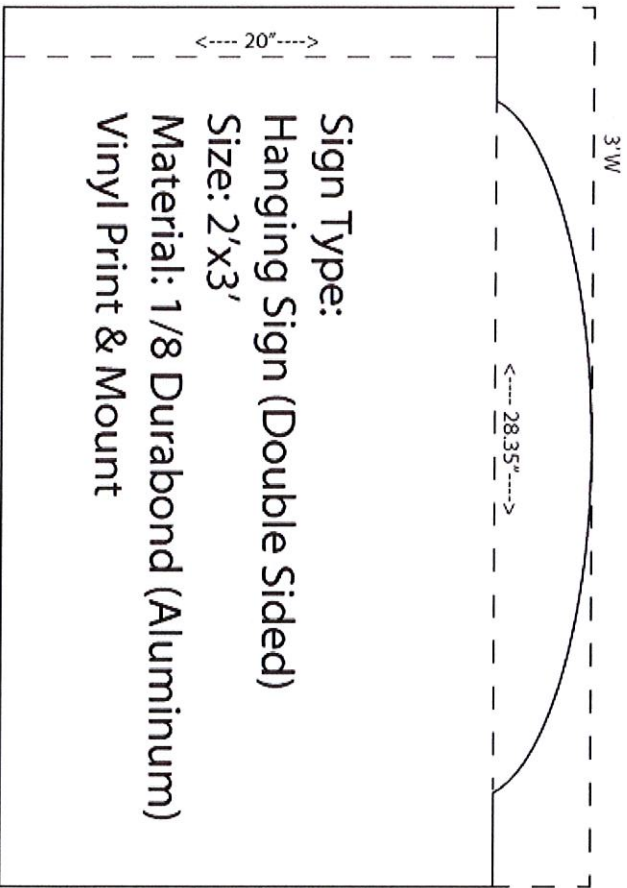

77.08-5-46
641 Main St. Sparkill - Proposed Sign

Existing Mount
Noble Café Sign Plan

SNOW
EMERGENCY
ROUTE
NO PARKING
DURING
EMERGENCIES

Depot Sq →

Main St

Union St

Depot Sq →

Main St