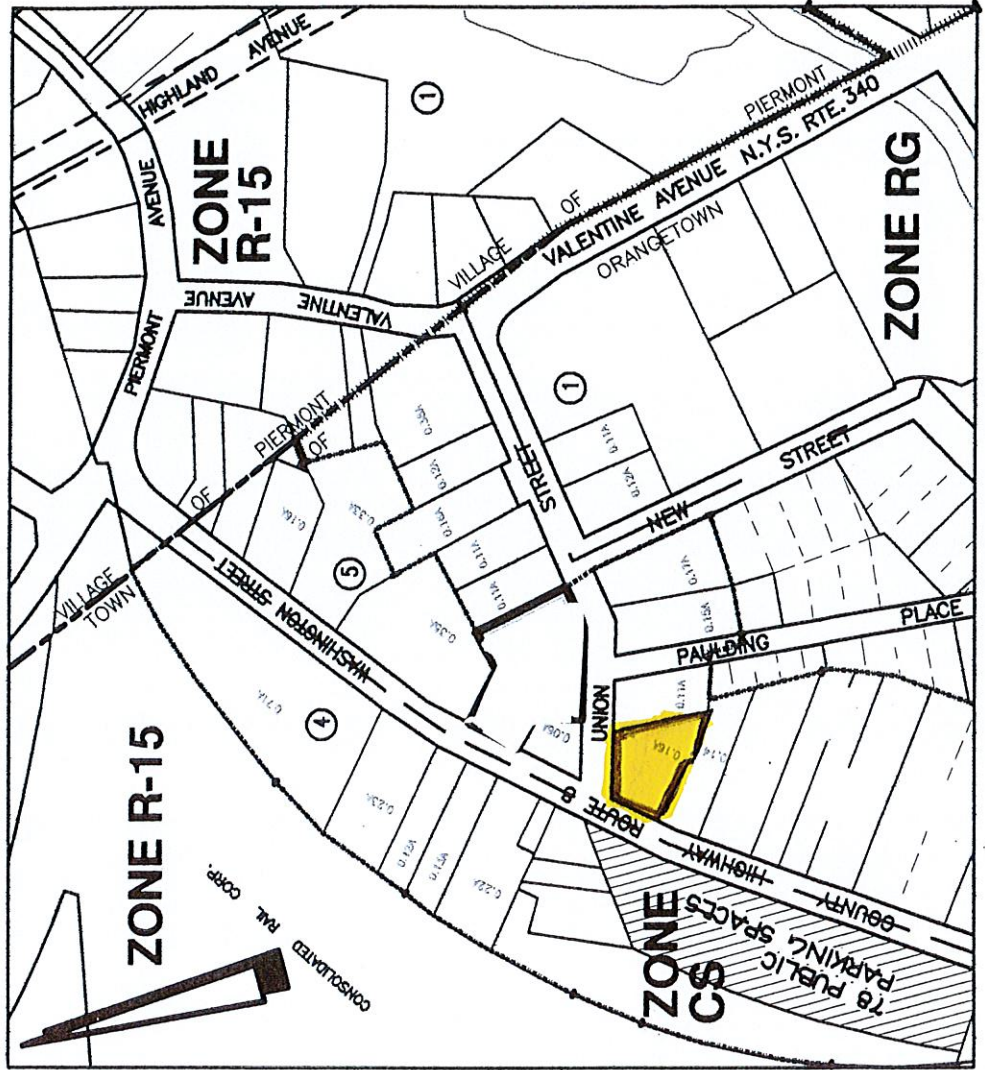

77.08-5-46

Noble Cafe - 641 Main St., Sparkill

HUNT

VICINITY MAP

SCALE: 1" = 300'

641 main st
Sparkill NY 10976
77.08-5-46
Noble Cafe

Foley Sign Shop
Full Service Sign Company
20-H Mountainview Ave • Orangeburg, NY 10962
www.foleysignshop.com
phone 845-398-1538
fax 845-398-1926
Robin
E-mail: robin@foleysignshop.com
(Billing E-mail): billingfoley@verizon.net

77.08-5-46
641 Main St. Sparkill - Proposed Sign

Existing Mount
Noble Café Sign Plan

SNOW
EMERGENCY
ROUTE
NO PARKING
DURING
EMERGENCIES

Depot Sq →

Main St

Union St

Depot Sq →

Main St

Union St

SNOW
EMERGENCY
ROUTE
NO PARKING
DURING
EMERGENCIES

SNOW
EMERGENCY
ROUTE
NO PARKING
DURING
EMERGENCIES

Depot Sq →

Main St

Union St