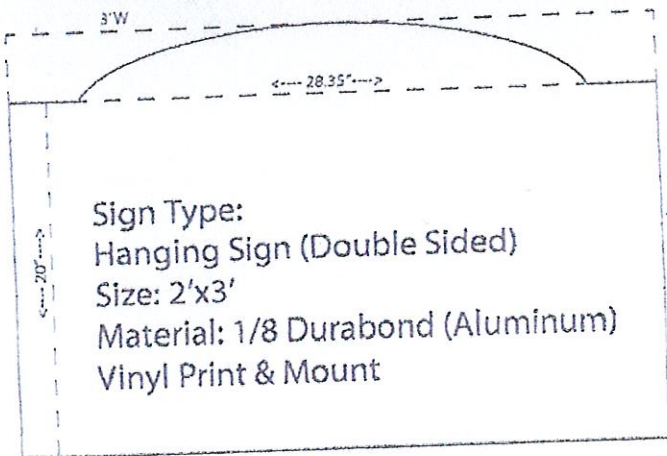

77.08-5-46
641 Main St. Sparkill - Proposed Sign

Existing Mount
Noble Café Sign Plan

SNOW
EMERGENCY
ROUTE
NO PARKING
DURING
EMERGENCIES

Depot Sq →

Main St

Union St

Depot Sq →

Main St