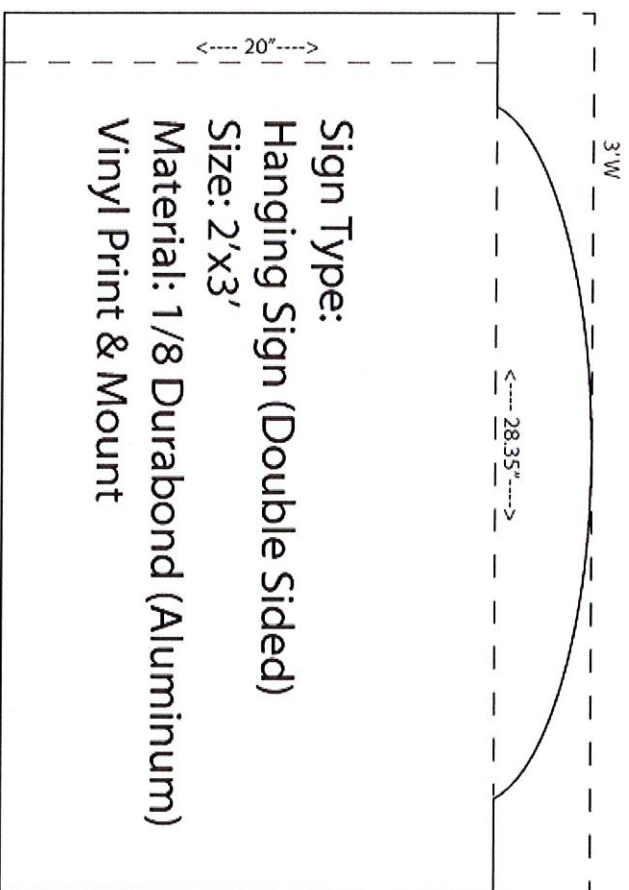

77.08-5-46
641 Main St. Sparkill - Proposed Sign

Existing Mount
Noble Café Sign Plan

SNOW
EMERGENCY
ROUTE
NO PARKING
DURING
EMERGENCIES

Depot Sq →

Main St

Union St

Depot Sq →

Main St