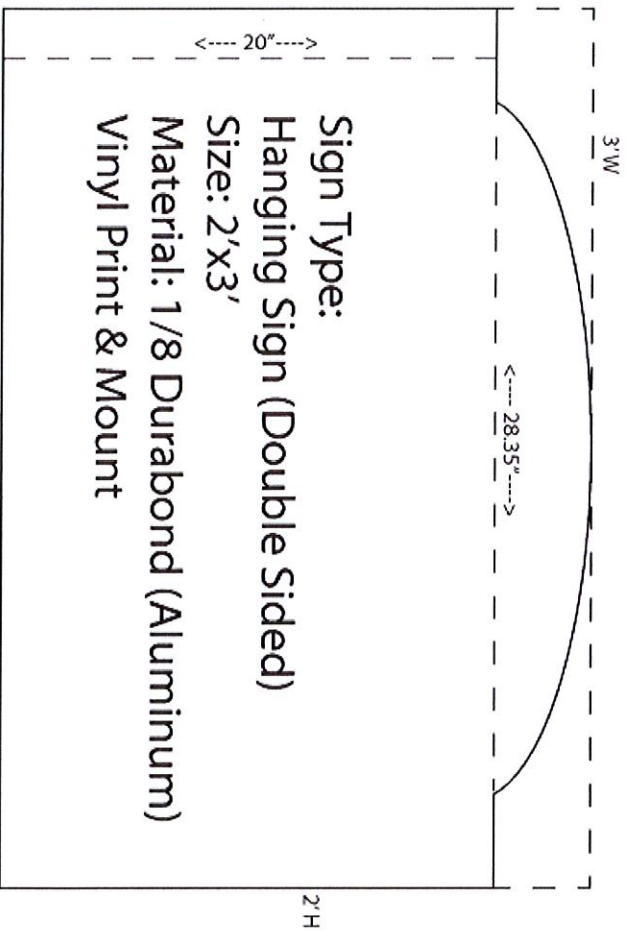

77.08-5-46
641 Main St. Sparkill - Proposed Sign

Existing Mount
Noble Café Sign Plan

SNOW
EMERGENCY
ROUTE
NO PARKING
DURING
EMERGENCIES

Depot Sq →

Main St

Union St

Depot Sq →

Main St