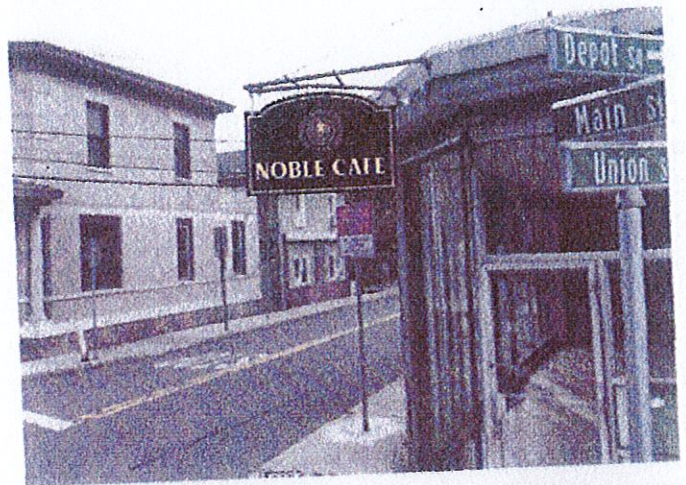

77.08-5-46

Noble Cafe - 641 Main St., Sparkill

HUNT

VICINITY MAP

SCALE: 1" = 300'

641 main st
Sparkill NY 10976
77.08-5-46
Noble Cafe

Foley Sign Shop
Full Service Sign Company
20-H Mountainview Ave • Orangeburg, NY 10962
www.foleysignshop.com
phone 845-398-1538
fax 845-398-1926
Robin
E-mail: robin@foleysignshop.com
(Billing E-mail): billingfoley@verizon.net

77.08-5-46
641 Main St. Sparkill - Proposed Sign

Existing Mount
Noble Café Sign Plan

SNOW
EMERGENCY
ROUTE
NO PARKING
DURING
EMERGENCIES

Depot Sq →

Main St

Union St

Depot Sq →

Main St