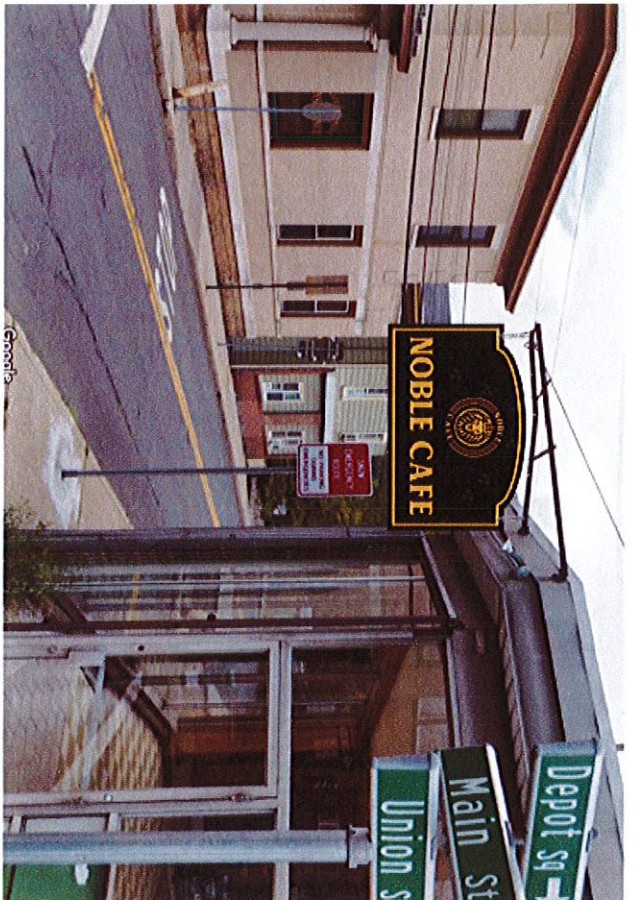

641 main st
Sparkill NY 10946
77.08-5-46
Noble Cafe

Foley Sign Shop
Full Service Sign Company
20-H Mountainview Ave • Orangeburg, NY 10962
www.foleysignshop.com
phone 845-398-1538
fax 845-398-1926
Robin
E-mail: robin@foleysignshop.com
(Billing E-mail): billingfoley@verizon.net

77.08-5-46

Noble Cafe - 641 Main St., Sparkill

HUNT

VICINITY MAP

SCALE: 1" = 300'

641 main st
Sparkill NY 10976
77.08-5-46
Noble Cafe

Foley Sign Shop
Full Service Sign Company
20-H Mountainview Ave • Orangeburg, NY 10962
www.foleysignshop.com
phone 845-398-1538
fax 845-398-1926
Robin
E-mail: robin@foleysignshop.com
(Billing E-mail): billingfoley@verizon.net

77.08-5-46
641 Main St. Sparkill - Proposed Sign

Existing Mount
Noble Café Sign Plan

SNOW
EMERGENCY
ROUTE
NO PARKING
DURING
EMERGENCIES

Depot Sq →

Main St

Union St

Depot Sq →

Main St